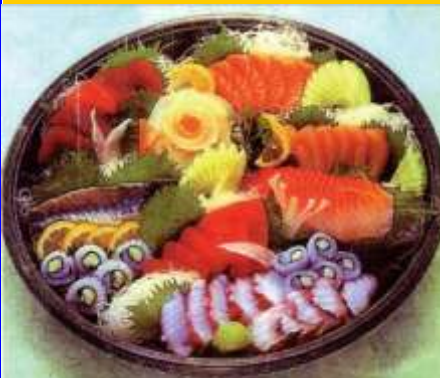

D) Sashimi Platter
(45 pcs assorted Sashimi) $100
Tuna, Salmon, Yellow Tail,
White fish, Shrimp, Eel, Octopus,
Inari, Tamago
(Special Request is Available)